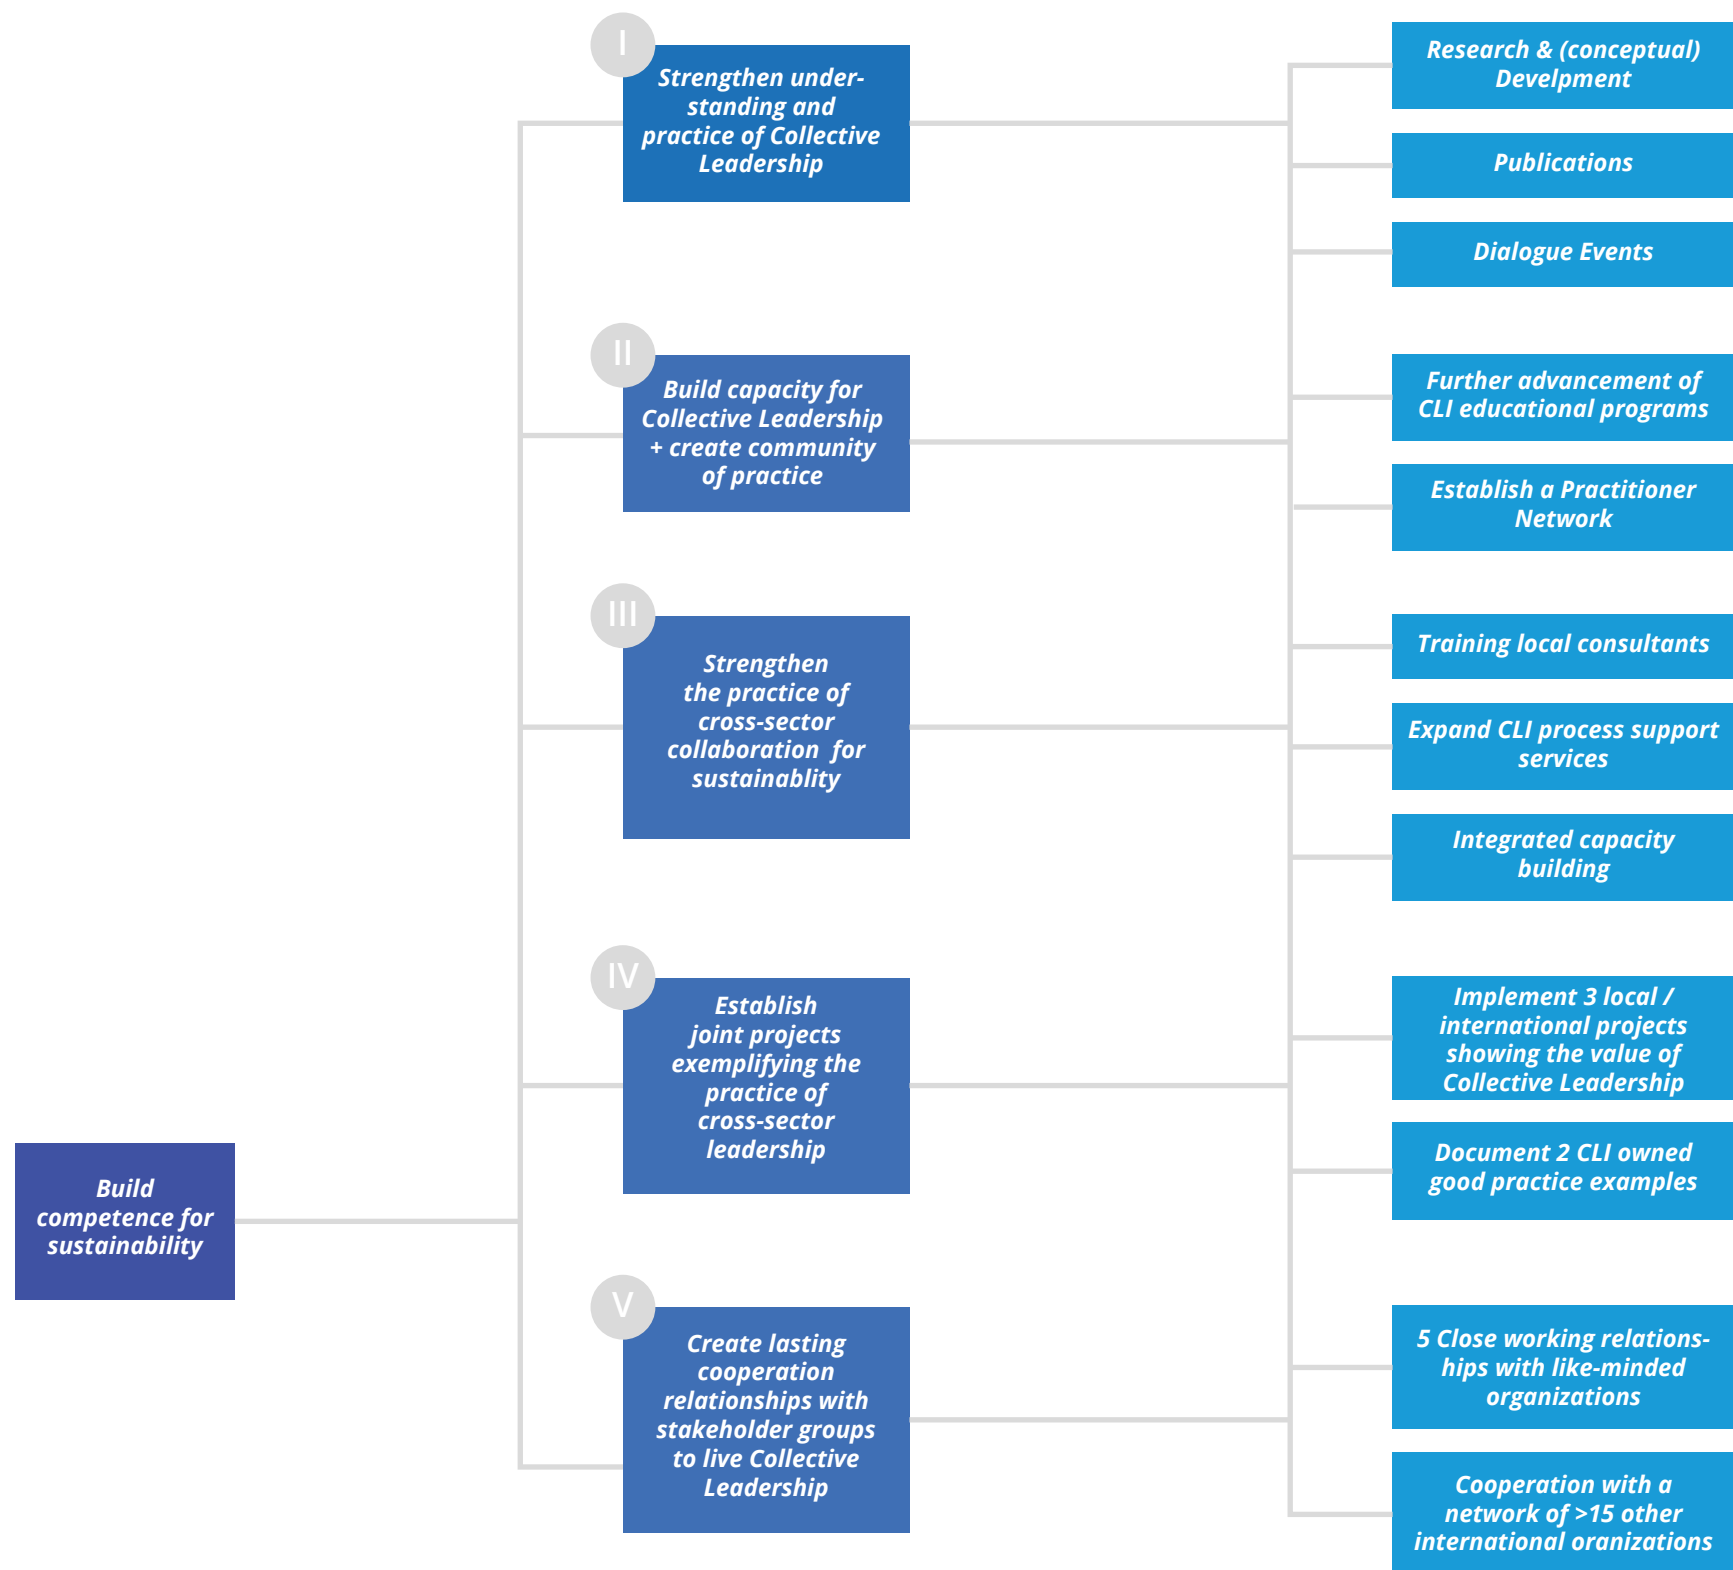

THE **STRATEGIC PLAN** OF THE **COLLECTIVE LEADERSHIP** INSTITUTE

We empower people to lead collectively towards a sustainable future.

WWW.COLLECTIVELEADERSHIP.COM
WWW.STAKEHOLDERDIALOGUES.COM
WWW.YOUNGLEADERSFORSUSTAINABILITY.DE